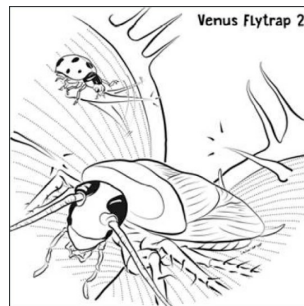

Venus Flytrap

Can you snap as fast as a hungry meat-eating plant?

Lest get snapping

Watch the Venus Flytrap video at <https://youtu.be/YtWVrwTT5IA>. Print two copies of the SNAP cards and cut them out. PLAY: Each player quickly turns over the top card from their face-down pile. When someone turns over a card that matches the other player's, they race to SNAP!

Snap Traps

Venus Flytraps use electricity and hydraulics to prepare and launch their swift attack

Light Traps

Once inside the Cobra Lily, escape is impossible. The exhausted victim falls to its death.